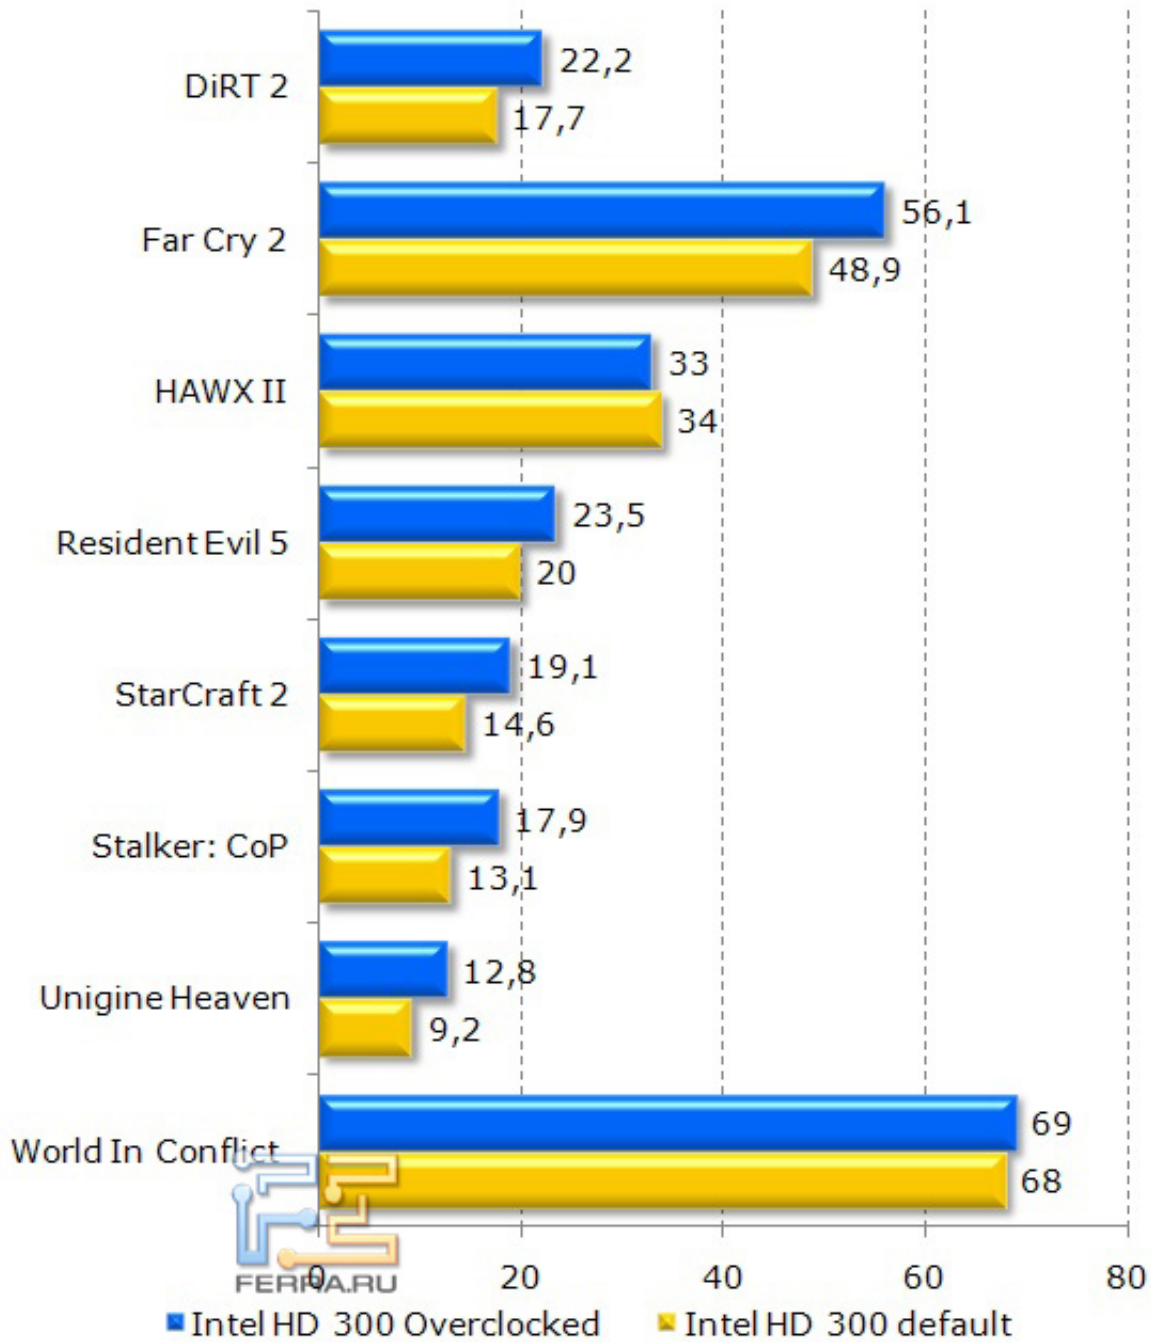

Download from
Dreamstime.com

This watermarked comp image is for previewing purposes only.

ID 2468711

© Milan Surkala | Dreamstime.com

[Siemens 7lf4 110 Manual](#)

Intel HD 3000 Graphics

Download from
Dreamstime.com